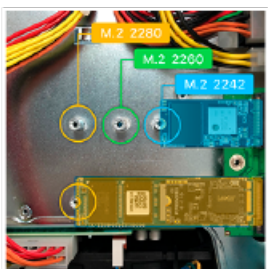

Thumbscrews for easy M.2 SSD installation

Regular screws are difficult to handle

Thumbscrews are easier to manipulate

Two M.2 2280, 2260 or 2242 slots supporting NVMe and AHCI SSDs

Powerful and high efficient cooling design