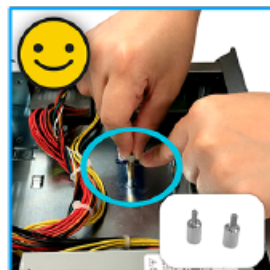

Regular screws are difficult to handle

Thumbscrews are easier to manipulate