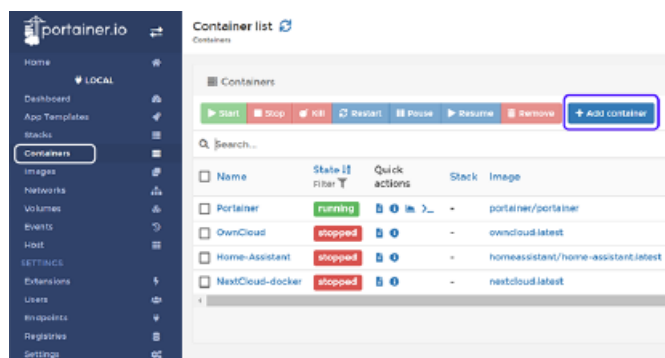

Portainer – Easy Docker Deployments

Even more possibilities for ADM with Portainer for Docker images. With thousands of images, Portainer can download and deploy more types of programs than ever before. Portainer is incredibly user friendly and employs a graphical interface to make Docker images easier to deploy than ever.