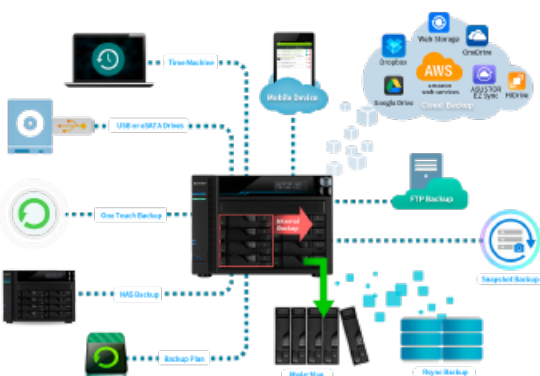

Access Control

- File/folder/app isolation
- 2-Step Verification
- Wake-on-LAN (WOL)
- Wake-on-WAN (WAN)

Wake Up From Anywhere

The Lockerstor 8 and 10 feature Wake on WAN technology. No specialized equipment or settings are needed to wake the NAS. Simply use ASUSTOR's wide variety of mobile apps, including but not limited to AiMaster, AiMusic, AiVideos and AiData to turn the NAS on or off remotely. Wake on WAN helps protect data by keeping the NAS powered off when not in use; thereby helping to prevent attacks, protects data integrity by remaining powered off during power failures and Wake on WAN also saves electricity, making for an even more efficient NAS.

Comprehensive Backup Solutions

ASUSTOR's comprehensive backup solution provides more than twelve backup options, including, but not limited to Amazon S3, Dropbox, Google Drive, and Onedrive. ASUSTOR Backup Plan for Windows as well as Time Machine for macOS provide easy backups for desktop and laptops while MyArchive removable hard drives provide long term storage. Btrfs is now supported and with Snapshot Center, can take snapshots of your information in the event of unintentional modification. Restore previous versions easily with Snapshot Center.

Cross-Platform Multi-User Access

The ASUSTOR NAS provides seamless cross-platform and multi-user access, allowing you to easily connect to your NAS from Windows, Mac OS X or Unix-like operating systems no matter if you are using a PC, notebook, tablet or smartphone.

Network Recycle Bin

- Share folder-based
- Maintains original directory structure and file permission
- On-click restore
- Supports scheduled emptying
- Filtering rules
 - 1.File size
 - 2.File extension
- Deletion Settings
 - 1.File size
 - 2.File date