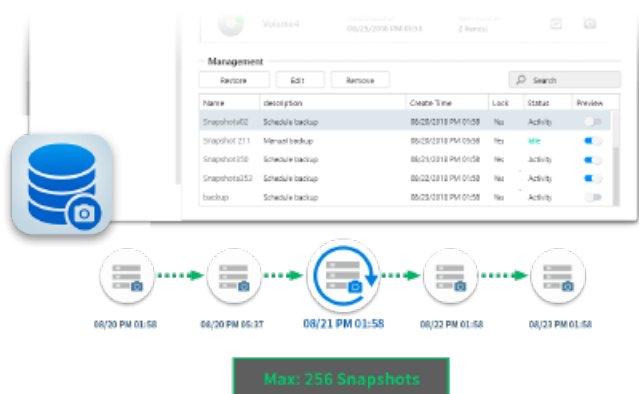

4096

Accounts

512

Groups

512

Shared Folders

512

Concurrent Connections

Snapshot Center

Snapshot Center is a new feature for ASUSTOR NAS devices to utilize Btrfs and iSCSI volumes to take snapshots of the information inside a NAS. Snapshot Center supports up to 256 snapshots of a volume and can be done every five minutes, creating a backup that can be restored easily if data is damaged or lost.

ASUSTOR EZ Sync

1. All new UI. Simpler and easier to operate. View NAS information quickly.
2. More complete settings - offering detailed folder lists. Easily select folders and files not in a folder.
3. Notifications for abnormal status
4. Support 2-step verification increase account safety.
5. Improve NAS connecting and file sync system stability for better user experience.