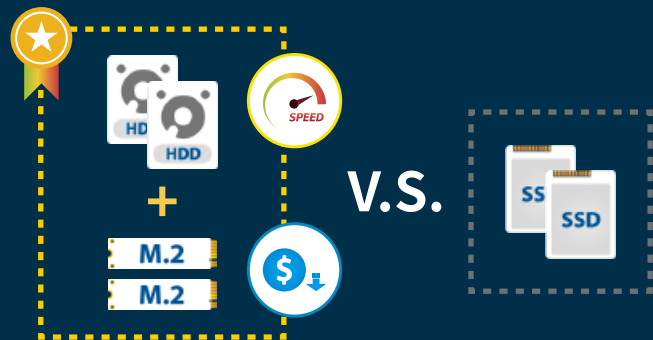

The all new Lockerstor series of NAS feature dual Intel 10-Gigabit Ethernet ports as well as dual Realtek 2.5-Gigabit Ethernet ports. With a managed switch that supports multiple speeds, take advantage of up to 20 gbps of speed with both 10-Gigabit ports or up to 5 gbps on both 2.5-Gigabit ports.

1. Lockerstor NVMe SSD caching increases performance by up to 60%.
2. Lockerstor NVMe SSD caching is faster than if all bays were filled with SATA SSDs while remaining cheaper. With dual 10-Gigabit Ethernet, bottlenecks on NVMe SSDs have been lifted, making the Lockerstor one of the fastest NAS devices ever.