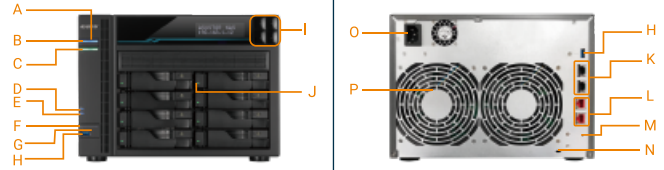

Hardware Specification

LOCKERSTOR 8 (AS6508T)

Processor	Intel ATOM C3538 2.1GHz Quad-Core Processor
Memory	8GB SO-DIMM DDR4 (Expandable. MAX. 32GB)
M.2 Drive Slots	2x M.2 PCIe(NvMe) or SATA3 supported M.2 2280, 2260 and 2242
Internal Disk	8x SATA3 6Gb/s; 3.5"/2.5" HDD/SSD
Network	10 Gigabit Ethernet x2; 2.5 Gigabit Ethernet x2
External Device Interface	2x USB 3.2 Gen 1 (1 x Front ; 1x Rear)
Dimensions (HxWxD)	215.5(H) x 293(W) x 230(D) mm
Weight	6.2 (kg) / 13.67 (lb)
Power	Internal Power Supply: 250W
Operation/Disk Hibernation/Sleep Mode(S3)	66.9W / 37.2W / No Sleep Mode
Volume Type	Single, JBOD, RAID 0/1/5/6/10, RAID 1/5/6/10 + Hot Spare

A. Power Button B. Power LED C. System Status LED D. 2.5-Gigabit Network LEDs E. 10-Gigabit Network LEDs F. USB LED G. One Touch Backup Button H. USB 3.2 Gen1 Ports	I. Control Buttons J. Hard Drive LEDs K. 10-Gigabit RJ45 Ports L. 2.5-Gigabit RJ45 Ports M. Reset Button N. K-Lock O. AC Input P. System Fans

Software & Features

Operating System

- ADM 3.4 Onwards
- Supports Online Firmware Updates

Supported OS

- Windows XP, Vista, 7, 8, 10, Server 2003, Server 2008, Server 2012
- Mac OS X 10.6 and up
- UNIX, Linux, and BSD

Access Control

- Maximum Number of Users: 4096
- Maximum Number of Groups: 512
- Maximum Number of Shared Folders: 512
- Maximum Number of Concurrent Connections: 512
- Supports Windows Active Directory
- Supports Windows Active Directory / LDAP

File Explorer

- Web-based File Management
- ISO File Mounting
- Share Links
- Task Monitor
- Browse Files on Local PC
- Thumbnail Previews
- Data Access via External Optical Drive
- Supports video playback

System Administration

- Log Type:
  - System Log, Connection Log, File Access Log
- Real-time Online User Monitor
- Real-time System Monitor
- User Quota
- Virtual Drive (ISO Mounting, Maximum 16)
- UPS Support

Storage Management

- Support Multiple Volumes with Spare Disks
- Volume Type: Single disk, JBOD, RAID 0, RAID 1, RAID 5, RAID 6, RAID 10
- Support for Online RAID Level Migration

Disk Management

- Scheduled Bad Block Scans
- Scheduled S.M.A.R.T Scans

External Devices

- Supports USB External Storage Devices
- USB Wi-Fi Dongle Support
- Bluetooth Dongle/Speaker Support
- USB Printer Support
- USB DAC/IR Receiver/Keyboard/Mouse Support
- USB CD ROM Drives/DVD ROM Drives/BD-ROM Drives

Energy Control

- Configurable Disk Hibernation and Sleep Mode Wait Time
- Configurable Time Period for Sleep Mode Activation
- Automatic Sleep

Supported Browsers

- Internet Explorer 11 Onwards, Firefox, Chrome, Safari, Microsoft Edge

Network

- TCP/IP (IPv4 & IPv6)
- Link Aggregation: Supports 802.3ad and Six Other Modes for Load Balancing and/or Network Failover
- Jumbo Frame (MTU)
- VLAN
- EZ Connect
- Wireless Network
- DDNS/EZ-Router
- Supports Wake-on-LAN (WOL)
  - Only supported on 2.5 GbE port
- Supports Wake-on-WAN (WOW)
  - Only supported on 2.5 GbE port

Network Protocols

- CIFS / SMB, SMB 2.0 / 3.0, AFP, NFS, FTP (Unicode Supported), TFTP, WebDAV, Rsync, SSH, SFTP, iSCSI/IP-SAN, HTTP, HTTPS, Proxy, SNMP, Syslog

Security

- AES 256-Bit Encryption
- Firewall: Prevent Unauthorized Access
- Alert Notifications: E-mail, SMS
- Encrypted Connections: HTTPS, FTP over SSL/TLS, SSH, SFTP, Rsync over SSH
- Built-in Hardware Encryption Engine: AS10/31/32/61/62/63/64/70/ Nimbustor/Lockerstor(AS65) series

Backup Solutions

- Rsync (Remote Sync) Backup · Cloud Backup
- FTP Backup · External Backup
- One Touch Backup · EZ Sync

EZ Sync Manager