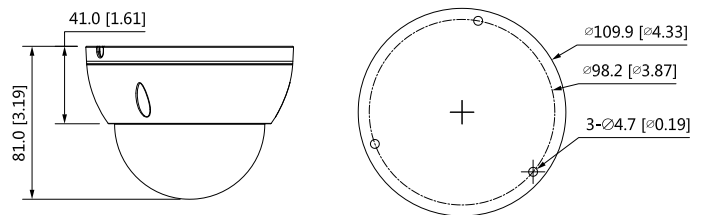

Power

Power Supply	12V DC/PoE (802.3af)
Power Consumption	< 5.4W

Environment

Operating Conditions	-40°C to +60°C (-40°F to +140°F)/less than ≤ 95% RH
Storage Temperature	-40°C to +60°C (-40°F to +140°F)
Protection	IP67, IK10

Structure

Casing	Metal
Dimensions	81 mm × Φ109.9 mm (3.2" × Φ4.3")
Net Weight	0.35 kg (0.77lb)
Gross Weight	0.48 kg (1.06lb)

Ordering Information

Type	Part Number	Description
2MP Camera	DH-IPC-HDBW2231EP-S-S2	2MP Lite IR Fixed-focal Dome Network Camera, PAL
	DH-IPC-HDBW2231EN-S-S2	2MP Lite IR Fixed-focal Dome Network Camera, NTSC
Accessories (optional)	PFA136	Junction Box
	PFA200W	Rain Shade
	PFB203W	Wall Mount
	PFA152-E	Pole Mount
	PFA106	Mount Adapter
	PFB220C	Ceiling Mount
	PFM321D	DC12V1A Power Adapter
	LR1002-1ET/1EC	Single-port Long Reach Ethernet Over Coax Extender
	PFM900-E	Integrated Mount Tester
	PFM114	TLC SD Card

Junction Mount	Wall Mount	Wall Mount	Pole Mount
PFA136	PFA136+PFA200W	PFB203W	PFB203W+PFA152-E
Ceiling Mount			
PFA106+PFB220C			

Dimensions (mm[inch])

Accessories

Optional: